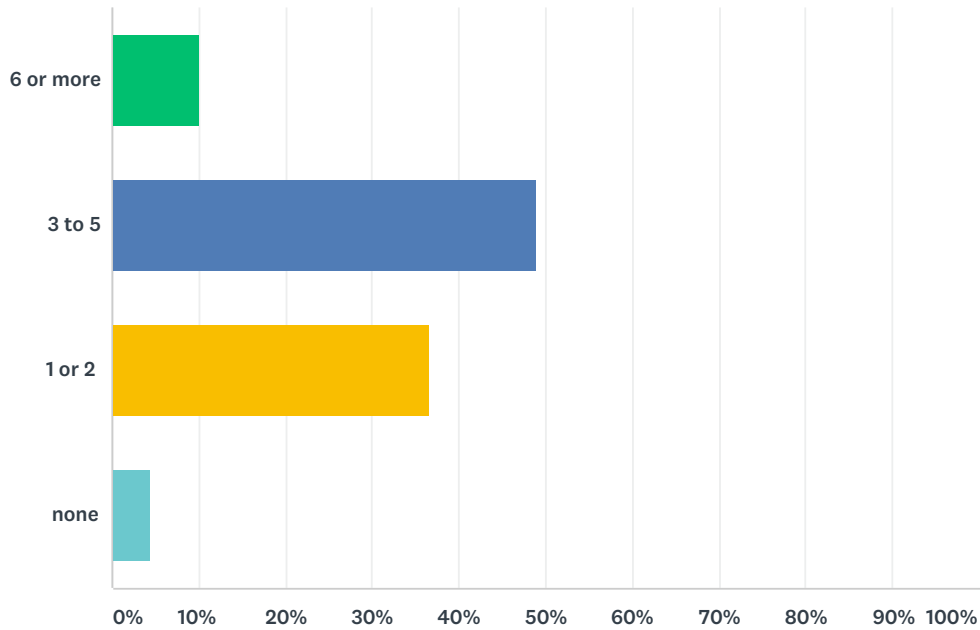

Q1 How many sectional tournaments do you attend in a year?

Answered: 538 Skipped: 4

ANSWER CHOICES	RESPONSES	
6 or more	10.04%	54
3 to 5	48.88%	263
1 or 2	36.62%	197
none	4.46%	24
TOTAL		538

Q2 Which days do you normally attend?

Answered: 520 Skipped: 22

ANSWER CHOICES	RESPONSES
Friday	75.19% 391
Saturday	92.12% 479
Sunday	65.38% 340
Holiday Monday	33.27% 173
Total Respondents: 520	

Q3 Do you prefer morning, afternoon or evening events?