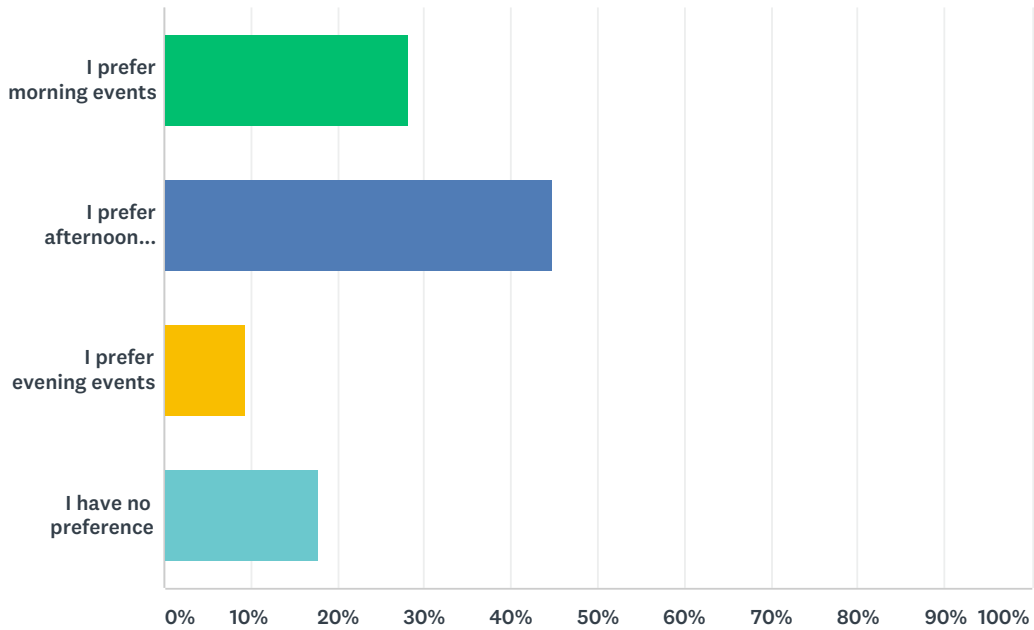

Q3 Do you prefer morning, afternoon or evening events?

Answered: 526 Skipped: 16

ANSWER CHOICES	RESPONSES	
I prefer morning events	28.33%	149
I prefer afternoon events	44.68%	235
I prefer evening events	9.32%	49
I have no preference	17.68%	93
TOTAL		526