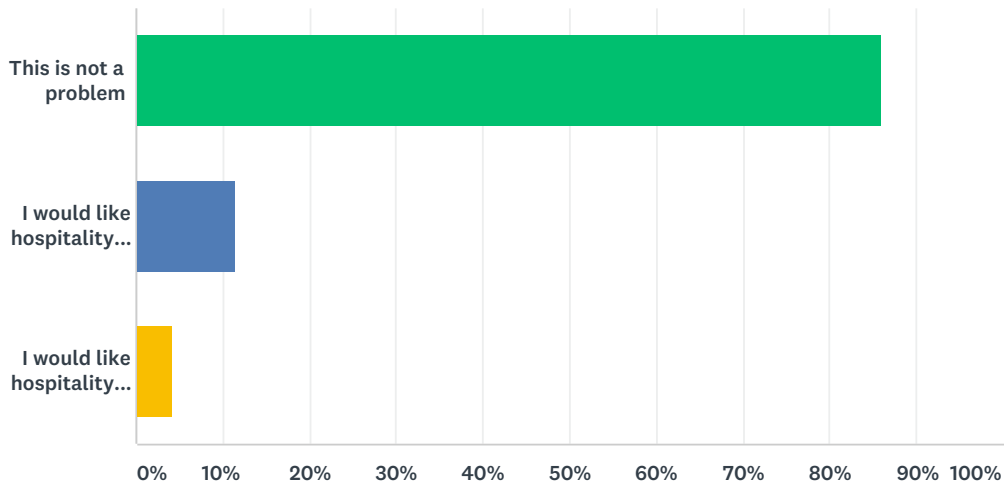

Q5 In the last year, we have reduced the amount and variety of food at some of our sectionals due to increased food and staff costs, and the heavy work load for volunteers. What is your viewpoint regarding this reduced hospitality?

Answered: 532 Skipped: 10

ANSWER CHOICES	RESPONSES
This is not a problem	85.90% 457
I would like hospitality restored to its previous levels. Increase tournament fees to cover costs	11.47% 61
I would like hospitality restored to its previous levels. I would be happy to volunteer at sectionals to provide more hospitality	4.14% 22
Total Respondents: 532