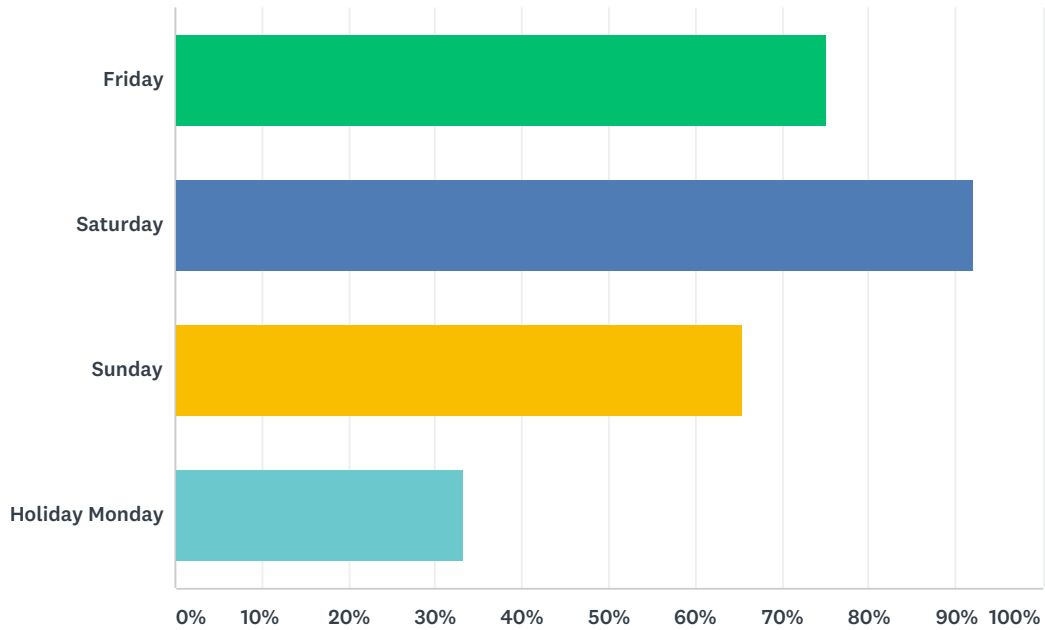

Q1 How many sectional tournaments do you attend in a year?

Answered: 538 Skipped: 4

ANSWER CHOICES	RESPONSES	
6 or more	10.04%	54
3 to 5	48.88%	263
1 or 2	36.62%	197
none	4.46%	24
TOTAL		538

Q2 Which days do you normally attend?

Answered: 520 Skipped: 22

ANSWER CHOICES	RESPONSES
Friday	75.19% 391
Saturday	92.12% 479
Sunday	65.38% 340
Holiday Monday	33.27% 173
Total Respondents: 520	

Q3 Do you prefer morning, afternoon or evening events?