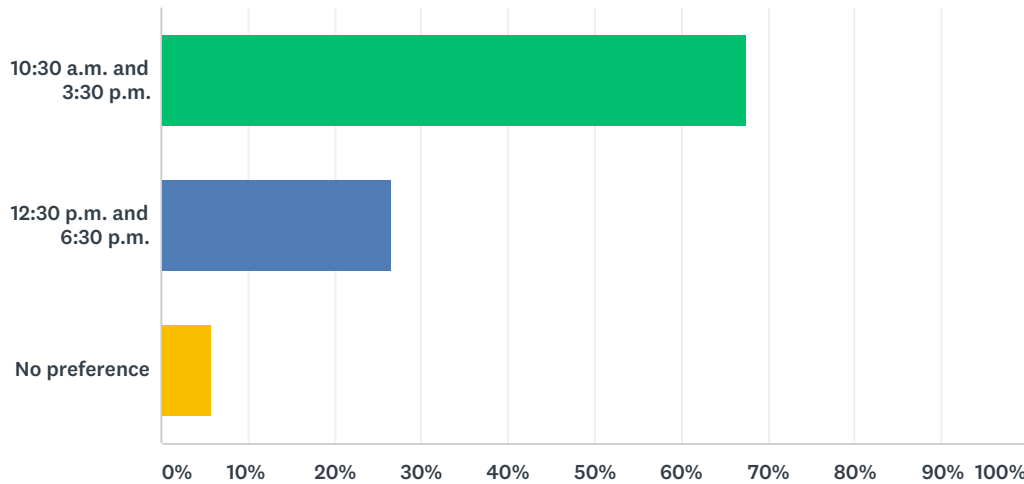

Q4 We have traditionally started Saturday games at 12:30 p.m. and 6:30 p.m. Recently, we have introduced 10:30 a.m. and 3:30 p.m. start times. What Saturday start times do you prefer?

Answered: 523 Skipped: 19

ANSWER CHOICES	RESPONSES	
10:30 a.m. and 3:30 p.m.	67.50%	353
12:30 p.m. and 6:30 p.m.	26.58%	139
No preference	5.93%	31
TOTAL		523