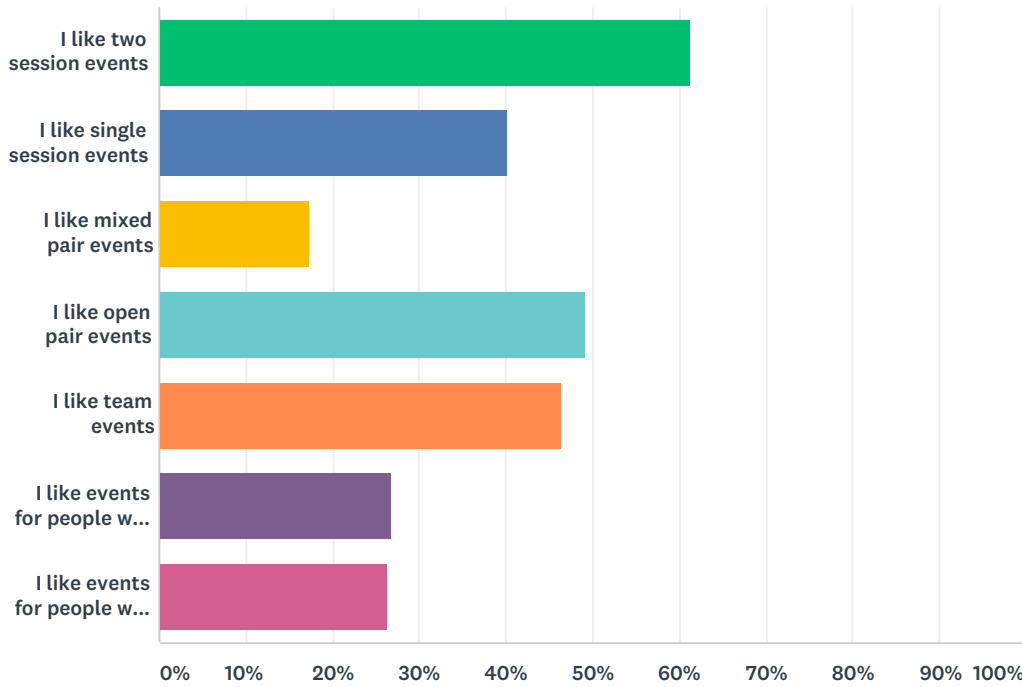

Answered: 523 Skipped: 19

ANSWER CHOICES	RESPONSES	
10:30 a.m. and 3:30 p.m.	67.50%	353
12:30 p.m. and 6:30 p.m.	26.58%	139
No preference	5.93%	31
TOTAL		523

Q5 In the last year, we have reduced the amount and variety of food at some of our sectionals due to increased food and staff costs, and the heavy work load for volunteers. What is your viewpoint regarding this reduced hospitality?

Answered: 532 Skipped: 10

ANSWER CHOICES	RESPONSES
This is not a problem	85.90% 457
I would like hospitality restored to its previous levels. Increase tournament fees to cover costs	11.47% 61
I would like hospitality restored to its previous levels. I would be happy to volunteer at sectionals to provide more hospitality	4.14% 22
Total Respondents: 532	

Q6 What types of sectional events do you like?

Answered: 534 Skipped: 8

ANSWER CHOICES	RESPONSES	
I like two session events	61.24%	327
I like single session events	40.07%	214
I like mixed pair events	17.42%	93
I like open pair events	49.06%	262
I like team events	46.44%	248
I like events for people with less than 200 masterpoints	26.78%	143
I like events for people with less than 750 masterpoints	26.40%	141
Total Respondents: 534		